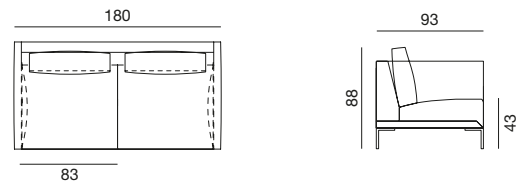

Divani
Sofas

Descrizione Description	Codice Code	Lato Side	Tessuti - Fabrics				Pelle - Pelle			Tessuto cliente L./H. C.O.M. fabric L./H.
			Cat. B	Cat. C/D	Cat. Must	Cat. K	Cat. E	Cat. Plus	Cat. Luxury	
Piuma Feather	36PCP1N 180									9,79/1,40
Fodera Cover	C6PCE1N 180									9,79/1,40

m³ 1,57 - kg. 82

Piede Black Nickel
Feet Black Nickel finishing