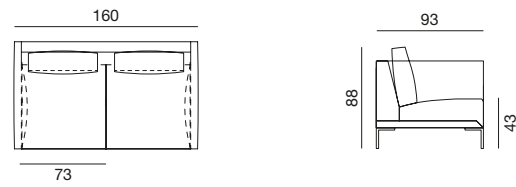

Backrest

mix of goose down and silicone fibre

Feet

metal feet finish Brown Bronze

Completamente sfoderabile

Completely removable cover

Divani
Sofas

Descrizione Description	Codice Code	Lato Side	Tessuti - Fabrics				Pelle - Pelle			Tessuto cliente L./H. C.O.M. fabric L./H.
			Cat. B	Cat. C/D	Cat. Must	Cat. K	Cat. E	Cat. Plus	Cat. Luxury	
Piuma Feather	36PCP1N 160									8,91/1,40
Fodera Cover	C6PCE1N 160									8,91/1,40