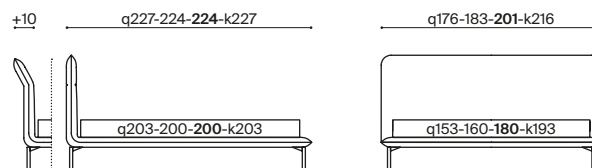

**ENG** Elle is a bed that is designed to take up less space, thanks to a light form with thin, slender outlines playing off the winding curves of the headboard. A smart detail added by MeneghelloPaoletti means that the inclining top of the headboard is adjustable, providing the scope to tweak the shapes of Elle and move it nearer or further from the wall at different times of day.

# Elle

design  
MeneghelloPaolelli

p. 7

altezza	height	107 cm
altezza giroletto	bed frame height	9
altezza piedi	legs height	23
larghezza testiera	headboard length	201
profondità	depth	224
profondità massima	max depth	234